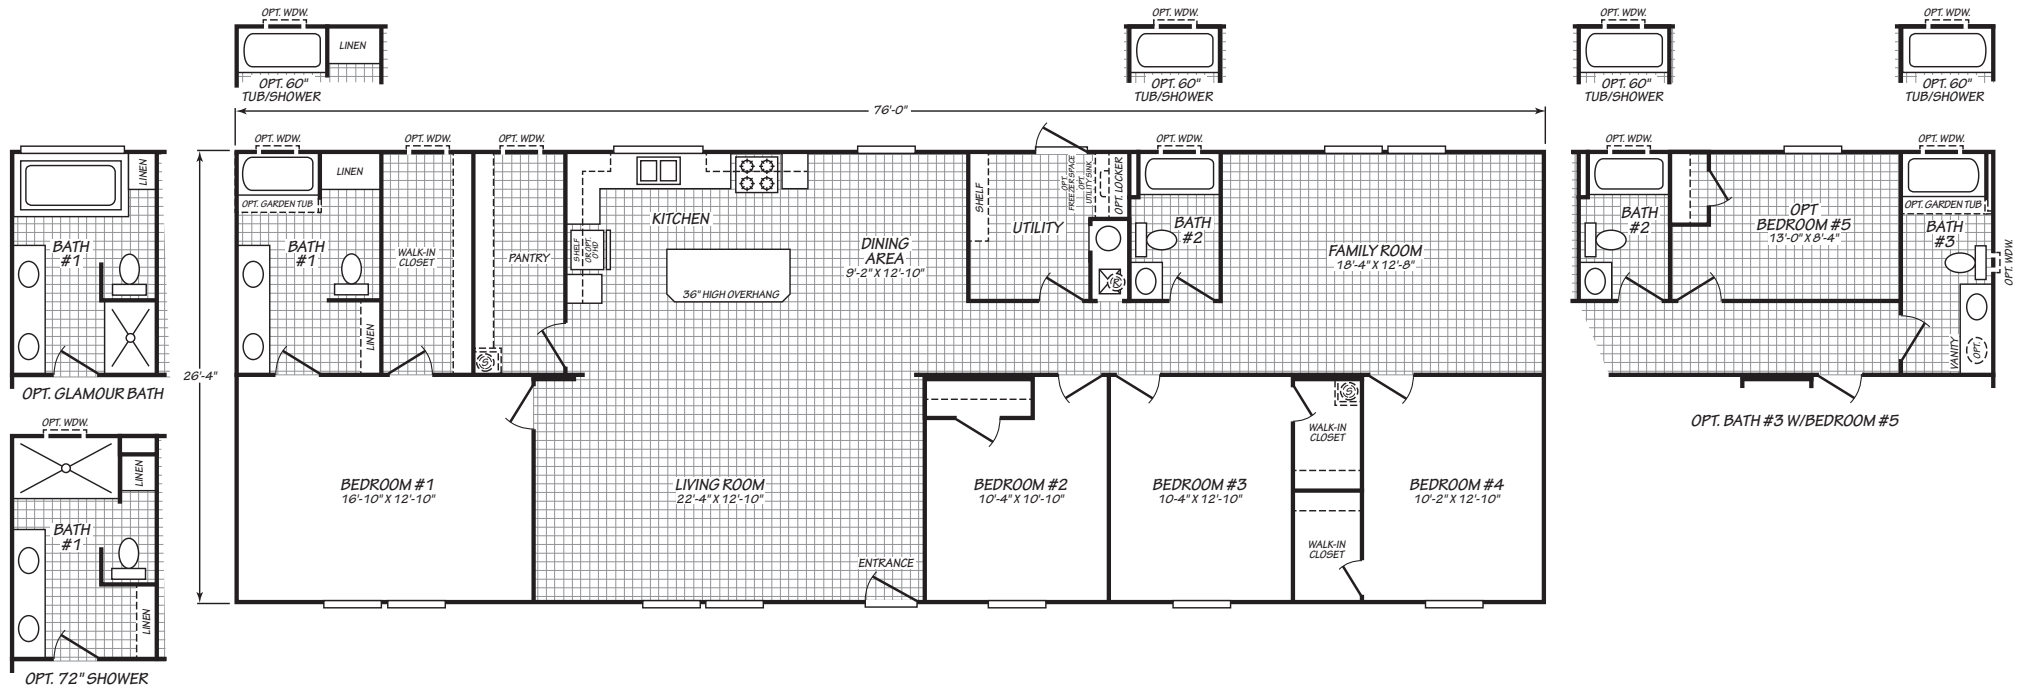

THE SUMMIT

MODEL 28764B

4 Bedroom • 2 Bath • 2,001 Square Feet

©2023 FLEETWOOD HOMES INC. ALL RIGHTS RESERVED

Important: Because we continually update and modify our products, it is important for you to know that our brochures and literature are for illustrative purposes only. **ILLUSTRATIONS MAY SHOW OPTIONAL FEATURES.** All information contained herein may vary from the actual home we build. Dimensions are nominal length and width measurements are from exterior wall to exterior wall. We reserve the right to make changes at any time, without notice or obligation, in prices, colors, materials, specifications, features and models. Please check with your retailer for specific information about the home you select.